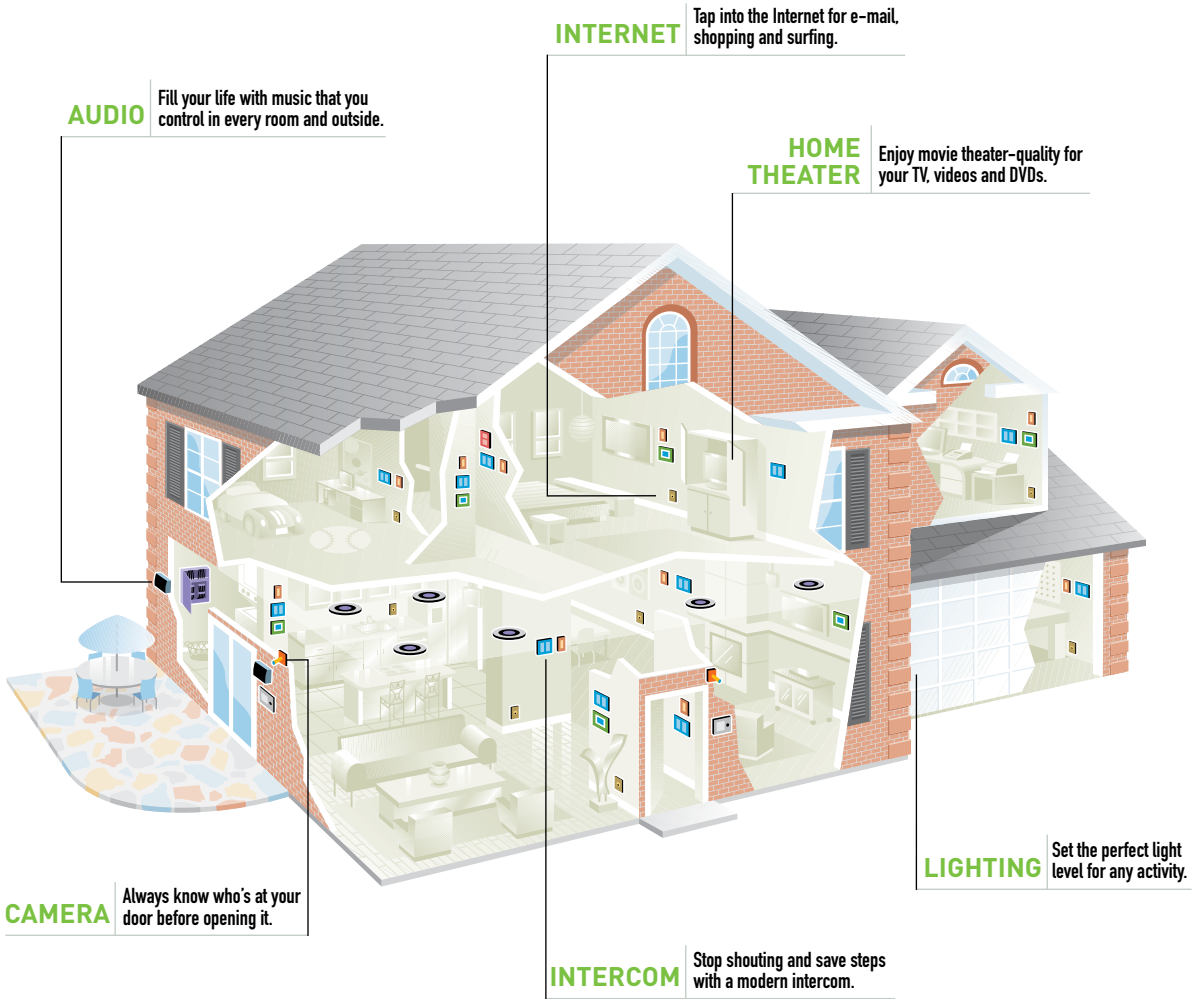

- Internet
- Intercom
- Telephone
- Home Office

 **COMFORT**

Find your comfort zone by setting the mood with lighting solutions that can soothe your senses or get the party going. Our security solutions will give you peace of mind while our temperature control selections will change the way you define and create a cozy, inviting home.

- Lighting
- Security/Camera
- Home Control

✓ SMARTEST HOME ON THE BLOCK

Your high-tech home starts with a backbone for your telephones and TVs. From there you can add controls for Internet access, lighting, intercom, whole house audio, home theater, video surveillance, automation and more.

-  Camera
-  Outside Speaker
-  Network Center
-  Intercom
-  Key Pad
-  Home Connection Center
-  Outside Intercom
-  Light Switch
-  Speaker
-  Outlet

* Not all options are available from every builder. Check with your builder to see what's offered for your home.

ULTIMATE HYBRID WIRED INTERNET ADD-ON OPTIONS

- Internet/Data Surge
- Whole House DSL Filtering
- Additional Locations

INTERCOM The Perfect Communication Complement

Basic Intercom

Communicate anywhere in the home with a broadcast intercom system including a main console unit, three room units and a door unit. With a sleek, updated look, units mount in the wall in a stylish, color-matched console that is small and unobtrusive.